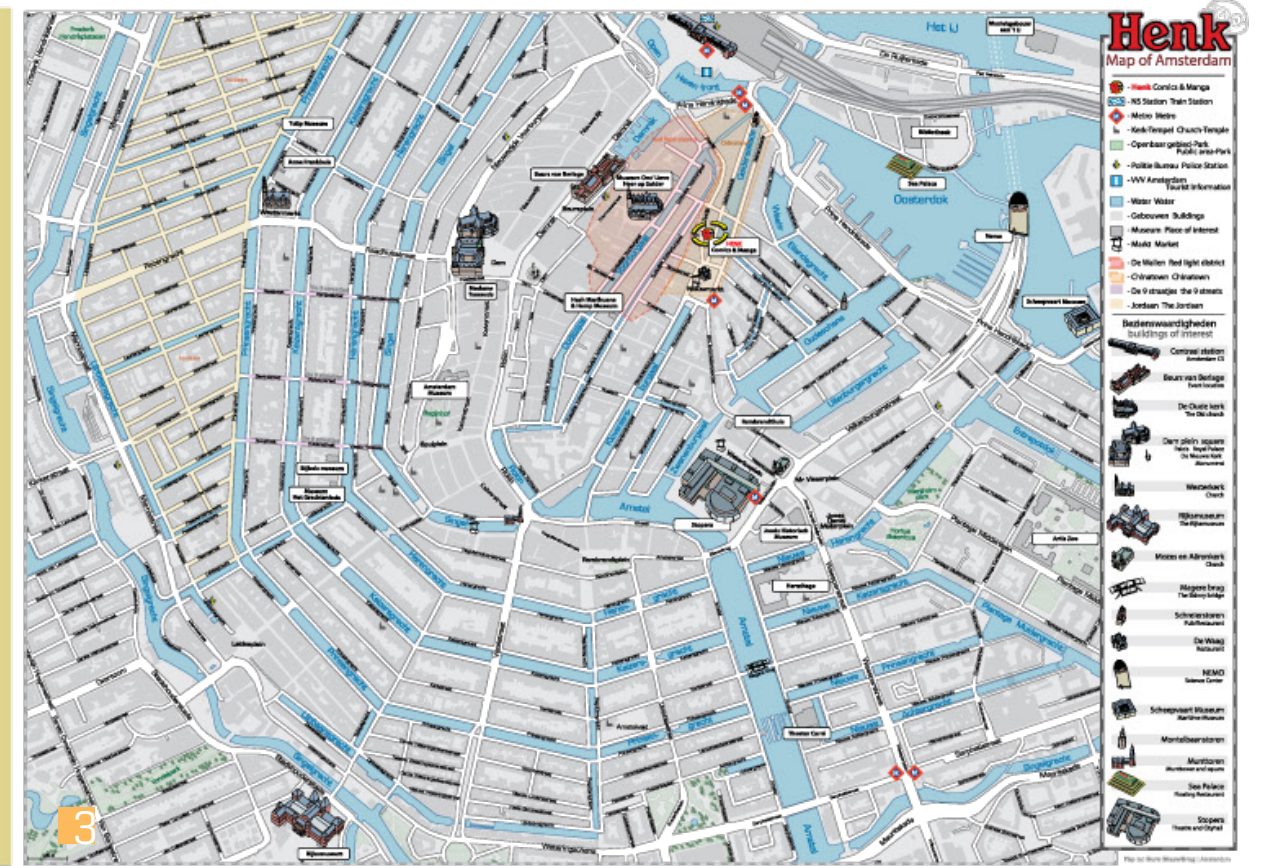

Concept pole mounted

Alternative Options and Icons

Huidige situatie

Voorstel situatie

1

7

2

3

4

8

5

6

9

- 1 Elk City Terminal
- 2 Woodward Airport
- 3 Woodward Airport
- 4 Woodward Airport
- 5 Gladewater Airport
- 6 Gladewater Airport
- 7 Durant Airport
- 8 Elk City Airport
- 9 Kirrvill Airport

1 Plattegrond First Unitarian Church of Dallas

2 Dallas ZOO - Zoo-To-Do plattegrond

3 Henk's Kaart van Amsterdam

4 Against Cancer - Plattegrond 2024

5 Plattegrond Hindeloopen

6 Project Overzicht/Fases Afbeelding - Salina Regional Airport

Hartelijk Dank